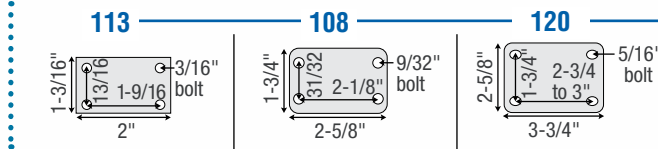

*To order, include blue fastener code in Base Model Number. Example: PRE30**113**ZN-3R

Swivel Top Plate

Rigid Top Plate

Side Brakes for 2", 2-1/2" and 3" models. Add [B] at end of model.

Tread Lock Brakes 4" and 5" models. Add [B] at end of model.

Side Brakes 4" and 5" models. Add [SB] at end of model.