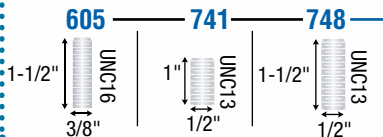

Threaded Stem