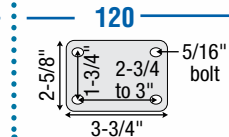

00 Series Low Profile

Features

- Industry leading selection and overall value
- Fast deliveries for any order quantity
- Sleek, low profile design
- Up to 300 lb. capacity per caster
- Dual ball bearing raceways for smooth and dependable swivel
- Models with polyolefin log wheel are NSF approved

Applications

- Electronic Equipment
- Business Machines
- Store Fixtures
- Laboratory Equipment
- Vending Machines
- Dolly Solutions
- Refrigeration Units

Options

- **Side Lock Brake:** Available on all 2" models. To order, add **[B]** to end of model.
- **Thumb Screw Brake:** Available by special order; consult factory for details.
- **Finishes:** Zinc plating standard; optional finishes available. Consult factory.

Wheel Selection

Floor Protection¹	✓+	✓+	✓	✓	✓
Non-Marking	✓	✓+	✓	✓	✓
Durability	✓	✓	✓	✓+	✓+
Cushioned Ride	✓+	✓	✓	✓	✓+
Chemical Resistance	✓	✓	✓	✓+	✓+

¹See page 48 for application details.

Wheel Diameter (Inches)	Tread Width (Inches)	Mounting Height (Inches)	Swivel Radius (Inches)	Tread Type	Dynamic Load (Pounds)	Base Model Number (Add fastener code)	Fastening Selection²
1-7/16"	1-11/16"	Stem: 2-1/8" Plate: 2-3/16"	1-3/4"	Polyolefin Log (Black)	150	C0014___ZN-POL01(KK)	Threaded: 605, 741, 748 Grip Ring: 211, 273 Plate: 120
2"	Dual (each): 13/16" Log: 1-13/16"	Stem: 2-3/4" Plate: 2-13/16"	2" Brake: 2-15/16"	Soft Rubber Dual (Dark Grey)	180	C0020___ZN-SFR01(GG)	Threaded: 605, 741, 748 Grip Ring: 211, 273 Plate: 120
				TPR Dual (Grey)	180	C0020___ZN-TPR01(GG)	
				Hard Rubber Dual (Loden Grey)	225	C0020___ZN-HDR01(GG)	
				Polyolefin Dual (Black)	225	C0020___ZN-POS01(KK)	
				Polyolefin Log (Black)	300	C0020___ZN-POL01(KK)	

²To order, include **blue** fastener code in **Base Model Number**. Example: C0020**605**ZN-SFR01(GG) ▲

Threaded Stem

Grip Ring Stem

Top Plate

Socket Options