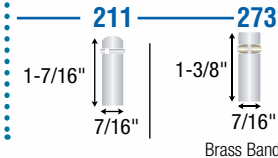

Grip Ring Stem