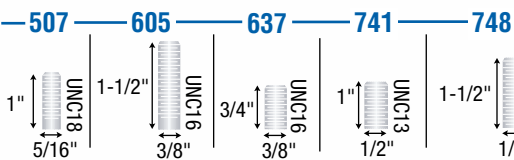

Threaded Stem