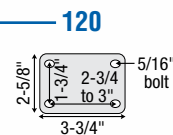

Wheel Diameter (Inches)	Tread Width (Inches)	Mounting Height (Inches)	Swivel Radius (Inches)	Tread Type	Finish	Dynamic Load (Pounds)	Swivel Base Model Number (Add fastening code)	Tread Brake Model Number (Add fastening code)	Fastening Selection*
3"	1"	4"	2-15/16" Brake: 3-3/4"	MonoTech	White	110	PGE30___WH-MNT33(GG)	PGE30___WH-MNT33(GG)B	Threaded: 507, 605, 637, 748 Grip Ring: 223, 211
				MonoTech	Grey	110	PGE30___GR-MNT33(GG)	PGE30___GR-MNT33(GG)B	
				MonoTech	Black	110	PGE30___BK-MNT33(KK)	PGE30___BK-MNT33(KK)B	
4"	1-1/4"	Stem: 5-3/8" Plate: 5-5/8"	3-3/4" Brake: 4-1/8"	MonoTech	White	225	PGE40___WH-MNT63(GG)	PGE40___WH-MNT63(GG)B	Threaded: 741, 748 Grip Ring: 291 Plate: 120
				MonoTech	Grey	225	PGE40___GR-MNT63(GG)	PGE40___GR-MNT63(GG)B	
				MonoTech	Black	225	PGE40___BK-MNT63(KK)	PGE40___BK-MNT63(KK)B	

*To order, include **blue** fastener code in **Base Model Number**.
Example: PGE30**507**WH-MNT33(GG)

Threaded Stem

Grip Ring

Top Plate

Socket Options

Shepherd has many solutions to help you mount your casters to your equipment quickly and easily. See pages 56-57 for more information.