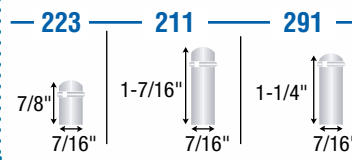

Genesis

Clean • Quiet • Effortless

Features

- Sealed precision bearings in swivel and wheel provide quiet, effortless mobility
- Soft (65A), non-marking MonoTech wheels reject debris and are excellent on both carpet and hard floors
- Strong protective body conceals components for easy cleaning
- Integrated thread guards protect wheels from entangling debris

Applications

- Computer Carts
- Laboratory Equipment
- Audio/Video Carts
- Electronic Equipment
- Medical Carts
- Monitoring Equipment Stands
- IV Poles

Options

- **Integrated Tread Brake:** Available on all models.
- **Central Locking** Total Lock Brake available by special order; contact factory for details.
- **Custom Colors available** by special order; contact factory for minimums.
- **Additional Fastenings:** Does your application require a metric or special fastening? Please contact us for minimums and availability.

Wheel Selection

Floor Protection	✓+
Non-Marking	✓+
Durability	✓+
Quiet/Cushion Roll	✓+
Chemical Resistance	✓+

MonoTech Facts

1. Provides ultimate floor protection and a quiet, cushioned ride.
2. Rolls over obstacles with ease.
3. Will not flat spot and is excellent on any floor type.
4. Rejects floor debris, including metal shavings and glass.