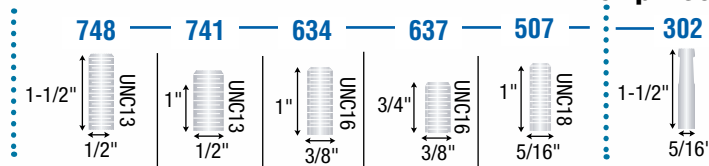

*To order, include **blue** fastener code in **Base Model Number**. Example: PSF50**507**BK

Threaded Stem

Grip Neck Grip Ring Stem

Top Plate

MRI Only Stems

Available on 50mm, 60mm, and 75mm models only. To order, add in special **MRI** fastening code plus **[-MR]** to end of model number for swivels, and **[-MRB]** for brake models. Examples: PSF50651GR-**MR** and PSF50651GR-**MRB**.