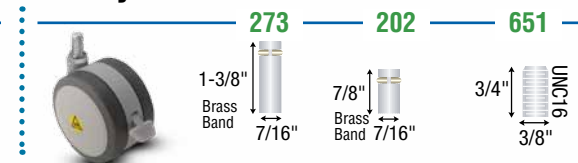

Wheel Diameter (mm)	Mounting Height (Inches)	Swivel Radius (Inches)	Tread Material	Finish Type	Dynamic Load (Pounds)	Base Model # (Add fastening code)	Brake Base Model # (Add fastening code)	Fastening Selection*
50mm	Stem: 2-1/4" Plate: 2-3/8"	1-13/16" Brake: 2-3/8"	Thermoplastic Elastomer	Black Body/Black Tread	75	PSF50___BK	PSF50___BK-B	Threaded: 507, 637, 634, 651 Grip Neck: 302 Grip Ring: 223, 211, 273, 202 Plate: 101
				Grey Body/Dark Grey Tread	75	PSF50___GR	PSF50___GR-B	
60mm	Stem: 2-5/8" Plate: 2-3/4"	2-1/16" Brake: 2-1/2"	Thermoplastic Elastomer	Black Body/Black Tread	100	PSF60___BK	PSF60___BK-B	Threaded: 507, 637, 634, 651 Grip Neck: 302 Grip Ring: 223, 211, 273, 202 Plate: 101
				Grey Body/Dark Grey Tread	100	PSF60___GR	PSF60___GR-B	
75mm	Threaded: 3-1/4" Grip Neck/Ring: 3-3/16" Plate: 3-1/2"	2-1/2" Brake: 3-3/16"	Thermoplastic Elastomer	Black Body/Black Tread	165	PSF75___BK	PSF75___BK-B	Threaded: 507, 637, 634, 741, 748, 651 Grip Neck: 302 Grip Ring: 223, 291, 211, 273, 202 Plate: 101, 116, 120
				Grey Body/Dark Grey Tread	165	PSF75___GR	PSF75___GR-B	
100mm	Threaded: 4-3/8" Grip Ring: 4-5/16" Plate: 4-5/8"	3-5/8" Brake: 4-1/2"	Thermoplastic Elastomer	Black Body/Black Tread	225	PSF100___BK	PSF100___BK-B	Threaded: 637, 634, 741, 748 Grip Ring: 223, 291, 211 Plate: 116, 120
				Grey Body/Dark Grey Tread	225	PSF100___GR	PSF100___GR-B	
125mm	Threaded: 5-7/16" Grip Ring: 5-5/16" Plate: 5-5/8"	4-1/2" Brake: 5-1/8"	Thermoplastic Elastomer	Black Body/Black Tread	225	PSF125___BK	PSF125___BK-B	Threaded: 741, 748 Grip Ring: 291, 211 Plate: 116, 120
				Grey Body/Dark Grey Tread	225	PSF125___GR	PSF125___GR-B	

*To order, include blue fastener code in Base Model Number. Example: PSF50507BK

Threaded Stem

Grip Neck Grip Ring Stem

Top Plate

MRI Only Stems

Available on 50mm, 60mm, and 75mm models only. To order, add in special MRI fastening code plus [-MR] to end of model number for swivels, and [-MRB] for brake models. Examples: PSF50651GR-MR and PSF50651GR-MRB.