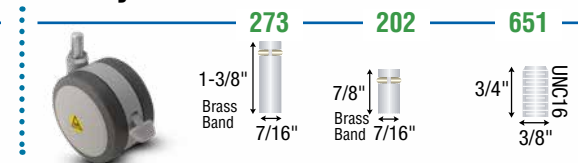

*To order, include **blue** fastener code in **Base Model Number**. Example: PSF50**507**BK

Threaded Stem

Grip Neck Grip Ring Stem

Top Plate

MRI Only Stems

Available on 50mm, 60mm, and 75mm models only. To order, add in special **MRI** fastening code plus **[-MR]** to end of model number for swivels, and **[-MRB]** for brake models. Examples: PSF50651GR-**MR** and PSF50651GR-**MRB**.