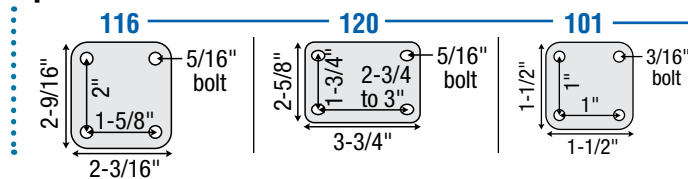

Wheel Diameter (mm)	Mounting Height (Inches)	Swivel Radius (Inches)	Tread Material	Finish Type	Dynamic Load (Pounds)	Base Model # (Add fastening code)	Brake Base Model # (Add fastening code)	Fastening Selection*
50mm	Stem: 2-1/4" Plate: 2-3/8"	1-13/16" Brake: 2-3/8"	Thermoplastic Elastomer	Black Body/Black Tread	75	PSF50___BK	PSF50___BK-B	Threaded: 507, 637, 634, 651 Grip Neck: 302 Grip Ring: 223, 211, 273, 202 Plate: 101
				Grey Body/Dark Grey Tread	75	PSF50___GR	PSF50___GR-B	
60mm	Stem: 2-5/8" Plate: 2-3/4"	2-1/16" Brake: 2-1/2"	Thermoplastic Elastomer	Black Body/Black Tread	100	PSF60___BK	PSF60___BK-B	Threaded: 507, 637, 634, 651 Grip Neck: 302 Grip Ring: 223, 211, 273, 202 Plate: 101
				Grey Body/Dark Grey Tread	100	PSF60___GR	PSF60___GR-B	
75mm	Threaded: 3-1/4" Grip Neck/Ring: 3-3/16" Plate: 3-1/2"	2-1/2" Brake: 3-3/16"	Thermoplastic Elastomer	Black Body/Black Tread	165	PSF75___BK	PSF75___BK-B	Threaded: 507, 637, 634, 741, 748, 651 Grip Neck: 302 Grip Ring: 223, 291, 211, 273, 202 Plate: 101, 116, 120
				Grey Body/Dark Grey Tread	165	PSF75___GR	PSF75___GR-B	
100mm	Threaded: 4-3/8" Grip Ring: 4-5/16" Plate: 4-5/8"	3-5/8" Brake: 4-1/2"	Thermoplastic Elastomer	Black Body/Black Tread	225	PSF100___BK	PSF100___BK-B	Threaded: 637, 634, 741, 748 Grip Ring: 223, 291, 211 Plate: 116, 120
				Grey Body/Dark Grey Tread	225	PSF100___GR	PSF100___GR-B	
125mm	Threaded: 5-7/16" Grip Ring: 5-5/16" Plate: 5-5/8"	4-1/2" Brake: 5-1/8"	Thermoplastic Elastomer	Black Body/Black Tread	225	PSF125___BK	PSF125___BK-B	Threaded: 741, 748 Grip Ring: 291, 211 Plate: 116, 120
				Grey Body/Dark Grey Tread	225	PSF125___GR	PSF125___GR-B	

*To order, include blue fastener code in Base Model Number. Example: PSF50507BK

Threaded Stem

Grip Neck Grip Ring Stem

Top Plate

MRI Only Stems

Available on 50mm, 60mm, and 75mm models only. To order, add in special MRI fastening code plus [-MR] to end of model number for swivels, and [-MRB] for brake models. Examples: PSF50651GR-MR and PSF50651GR-MRB.