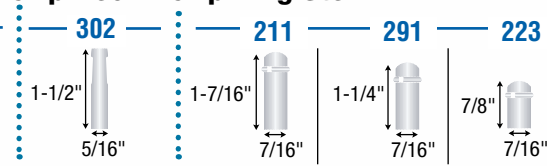

Wheel Diameter (mm)	Mounting Height (Inches)	Swivel Radius (Inches)	Tread Material	Finish Type	Dynamic Load (Pounds)	Base Model # (Add fastening code)	Brake Base Model # (Add fastening code)	Fastening Selection*
50mm	Stem: 2-1/4" Plate: 2-3/8"	1-13/16" Brake: 2-3/8"	Thermoplastic Elastomer	Black Body/Black Tread	75	PSF50___BK	PSF50___BK-B	Threaded: 507, 637, 634, 651 Grip Neck: 302 Grip Ring: 223, 211, 273, 202 Plate: 101
				Grey Body/Dark Grey Tread	75	PSF50___GR	PSF50___GR-B	
60mm	Stem: 2-5/8" Plate: 2-3/4"	2-1/16" Brake: 2-1/2"	Thermoplastic Elastomer	Black Body/Black Tread	100	PSF60___BK	PSF60___BK-B	Threaded: 507, 637, 634, 651 Grip Neck: 302 Grip Ring: 223, 211, 273, 202 Plate: 101
				Grey Body/Dark Grey Tread	100	PSF60___GR	PSF60___GR-B	
75mm	Threaded: 3-1/4" Grip Neck/Ring: 3-3/16" Plate: 3-1/2"	2-1/2" Brake: 3-3/16"	Thermoplastic Elastomer	Black Body/Black Tread	165	PSF75___BK	PSF75___BK-B	Threaded: 507, 637, 634, 741, 748, 651 Grip Neck: 302 Grip Ring: 223, 291, 211, 273, 202 Plate: 101, 116, 120
				Grey Body/Dark Grey Tread	165	PSF75___GR	PSF75___GR-B	
100mm	Threaded: 4-3/8" Grip Ring: 4-5/16" Plate: 4-5/8"	3-5/8" Brake: 4-1/2"	Thermoplastic Elastomer	Black Body/Black Tread	225	PSF100___BK	PSF100___BK-B	Threaded: 637, 634, 741, 748 Grip Ring: 223, 291, 211 Plate: 116, 120
				Grey Body/Dark Grey Tread	225	PSF100___GR	PSF100___GR-B	
125mm	Threaded: 5-7/16" Grip Ring: 5-5/16" Plate: 5-5/8"	4-1/2" Brake: 5-1/8"	Thermoplastic Elastomer	Black Body/Black Tread	225	PSF125___BK	PSF125___BK-B	Threaded: 741, 748 Grip Ring: 291, 211 Plate: 116, 120
				Grey Body/Dark Grey Tread	225	PSF125___GR	PSF125___GR-B	

*To order, include blue fastener code in Base Model Number. Example: PSF50507BK

Threaded Stem

Grip Neck Grip Ring Stem

Top Plate

MRI Only Stems

Available on 50mm, 60mm, and 75mm models only. To order, add in special MRI fastening code plus [-MR] to end of model number for swivels, and [-MRB] for brake models. Examples: PSF50651GR-MR and PSF50651GR-MRB.