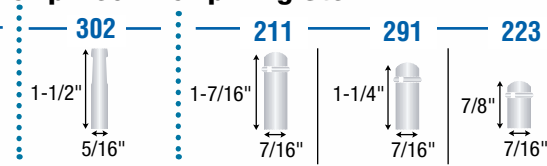

*To order, include **blue** fastener code in **Base Model Number**. Example: PSF50**507**BK

Threaded Stem

Grip Neck Grip Ring Stem

Top Plate

MRI Only Stems

Available on 50mm, 60mm, and 75mm models only. To order, add in special **MRI** fastening code plus **[-MR]** to end of model number for swivels, and **[-MRB]** for brake models. Examples: PSF50651GR-**MR** and PSF50651GR-**MRB**.