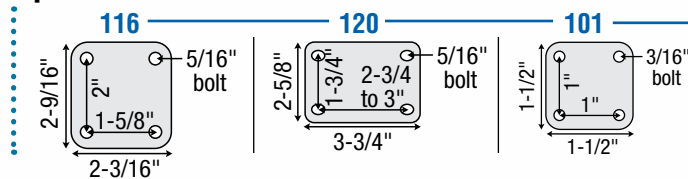

*To order, include **blue** fastener code in **Base Model Number**. Example: PSF50**507**BK

Threaded Stem

Grip Neck Grip Ring Stem

Top Plate

MRI Only Stems

Available on 50mm, 60mm, and 75mm models only. To order, add in special **MRI** fastening code plus **[-MR]** to end of model number for swivels, and **[-MRB]** for brake models. Examples: PSF50651GR-**MR** and PSF50651GR-**MRB**.