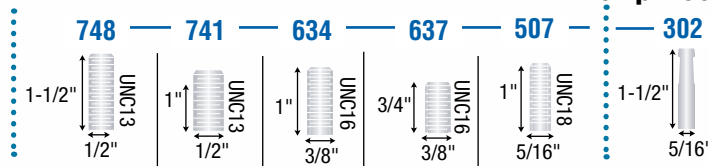

Wheel Diameter (mm)	Mounting Height (Inches)	Swivel Radius (Inches)	Tread Material	Finish Type	Dynamic Load (Pounds)	Base Model # (Add fastening code)	Brake Base Model # (Add fastening code)	Fastening Selection*
50mm	Stem: 2-1/4" Plate: 2-3/8"	1-13/16" Brake: 2-3/8"	Thermoplastic Elastomer	Black Body/Black Tread	75	PSF50___BK	PSF50___BK-B	Threaded: 507, 637, 634, 651 Grip Neck: 302 Grip Ring: 223, 211, 273, 202 Plate: 101
				Grey Body/Dark Grey Tread	75	PSF50___GR	PSF50___GR-B	
60mm	Stem: 2-5/8" Plate: 2-3/4"	2-1/16" Brake: 2-1/2"	Thermoplastic Elastomer	Black Body/Black Tread	100	PSF60___BK	PSF60___BK-B	Threaded: 507, 637, 634, 651 Grip Neck: 302 Grip Ring: 223, 211, 273, 202 Plate: 101
				Grey Body/Dark Grey Tread	100	PSF60___GR	PSF60___GR-B	
75mm	Threaded: 3-1/4" Grip Neck/Ring: 3-3/16" Plate: 3-1/2"	2-1/2" Brake: 3-3/16"	Thermoplastic Elastomer	Black Body/Black Tread	165	PSF75___BK	PSF75___BK-B	Threaded: 507, 637, 634, 741, 748, 651 Grip Neck: 302 Grip Ring: 223, 291, 211, 273, 202 Plate: 101, 116, 120
				Grey Body/Dark Grey Tread	165	PSF75___GR	PSF75___GR-B	
100mm	Threaded: 4-3/8" Grip Ring: 4-5/16" Plate: 4-5/8"	3-5/8" Brake: 4-1/2"	Thermoplastic Elastomer	Black Body/Black Tread	225	PSF100___BK	PSF100___BK-B	Threaded: 637, 634, 741, 748 Grip Ring: 223, 291, 211 Plate: 116, 120
				Grey Body/Dark Grey Tread	225	PSF100___GR	PSF100___GR-B	
125mm	Threaded: 5-7/16" Grip Ring: 5-5/16" Plate: 5-5/8"	4-1/2" Brake: 5-1/8"	Thermoplastic Elastomer	Black Body/Black Tread	225	PSF125___BK	PSF125___BK-B	Threaded: 741, 748 Grip Ring: 291, 211 Plate: 116, 120
				Grey Body/Dark Grey Tread	225	PSF125___GR	PSF125___GR-B	

*To order, include blue fastener code in Base Model Number. Example: PSF50507BK

Threaded Stem

Grip Neck Grip Ring Stem

Top Plate

MRI Only Stems

Available on 50mm, 60mm, and 75mm models only. To order, add in special MRI fastening code plus [-MR] to end of model number for swivels, and [-MRB] for brake models. Examples: PSF50651GR-MR and PSF50651GR-MRB.