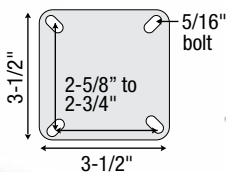

Rigid Plate

3"	4-1/4"	70403
3-1/2"	4-3/4"	70413
4"	5-1/4"	70423
5"	6-1/4"	70433

195

Swivel Plate

5"	6-1/4"	70333

Rigid Plate

5"	6-1/4"	70434