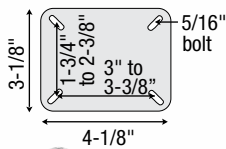

Institutional Caster Components

Top Plate Rigs

120

All axles are 3/8" diameter

For Wheel Dia.	Mounting Height	Part Number
----------------	-----------------	-------------

Total Lock

3"	4-1/4"	70350
3-1/2"	4-3/4"	70360
4"	5-1/4"	70370
5"	6-1/4"	70380
6"	7-1/4"	70287

Direction Lock

5"	6-1/4"	70481
----	--------	-------

Swivel Plate

3"	4-1/4"	70300
3-1/2"	4-3/4"	70310
4"	5-1/4"	70320
5"	6-1/4"	70330
6"	7-1/4"	70237

Rigid Plate

3"	4-1/4"	70401
3-1/2"	4-3/4"	70411
4"	5-1/4"	70421
5"	6-1/4"	70431
6"	7-1/4"	70240

149

Swivel Plate

3"	4-1/4"	70301
3-1/2"	4-3/4"	70311
4"	5-1/4"	70321
5"	6-1/4"	70331

Rigid Plate

3"	4-1/4"	70402
3-1/2"	4-3/4"	70412
4"	5-1/4"	70422
5"	6-1/4"	70432

162

Swivel Plate

3"	4-1/4"	70302
3-1/2"	4-3/4"	70312
4"	5-1/4"	70322
5"	6-1/4"	70332

273

Brass Band

For Wheel Dia.	Mounting Height	Part Number
----------------	-----------------	-------------

Total Lock

3"	4-1/8"	70354
3-1/2"	4-5/8"	70364
4"	5-1/8"	70374
5"	6-1/8"	70385

Swivel

3"	4-1/8"	70304
3-1/2"	4-5/8"	70314
4"	5-1/8"	70324
5"	6-1/8"	70335
6"	7-1/8"	70239