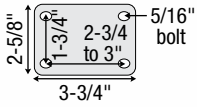

Institutional Caster Components

Top Plate Rigs

120

All axles are 3/8" diameter

For Wheel Dia.	Mounting Height	Part Number
----------------	-----------------	-------------

Total Lock

3"	4-1/4"	70350
3-1/2"	4-3/4"	70360
4"	5-1/4"	70370
5"	6-1/4"	70380
6"	7-1/4"	70287

Direction Lock

5"	6-1/4"	70481
----	--------	-------

Swivel Plate

3"	4-1/4"	70300
3-1/2"	4-3/4"	70310
4"	5-1/4"	70320
5"	6-1/4"	70330
6"	7-1/4"	70237

Rigid Plate

3"	4-1/4"	70401
3-1/2"	4-3/4"	70411
4"	5-1/4"	70421
5"	6-1/4"	70431
6"	7-1/4"	70240

273

Brass Band

For Wheel Dia.	Mounting Height	Part Number
----------------	-----------------	-------------

Total Lock

3"	4-1/8"	70354
3-1/2"	4-5/8"	70364
4"	5-1/8"	70374
5"	6-1/8"	70385

Swivel

3"	4-1/8"	70304
3-1/2"	4-5/8"	70314
4"	5-1/8"	70324
5"	6-1/8"	70335
6"	7-1/8"	70239