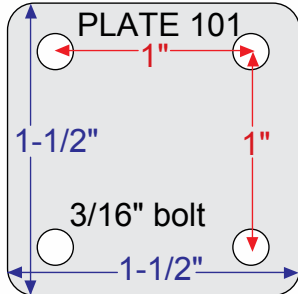

Fastenings

Actual sizes of the more popular top plates.

Ball, Softech, Ultima, Pacer, Source II, Genesis TW

Regent, Monarch

General Duty

Regent, Monarch, Baron, Ball, Pacer Source II

General Duty

Softech, Ultima