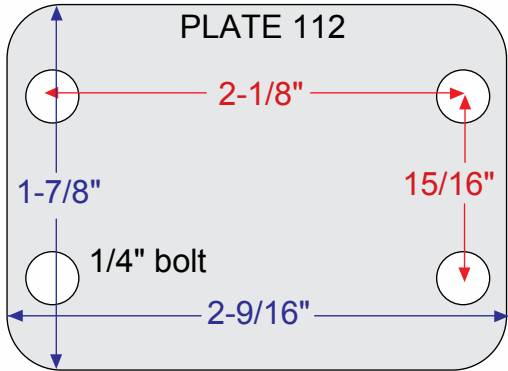

Fastenings

Actual sizes of the more popular top plates.

Ball, Softech, Ultima, Pacer, Source II, Genesis TW

Regent, Monarch

General Duty

Regent, Monarch, Baron, Ball, Pacer Source II

General Duty

Softech, Ultima