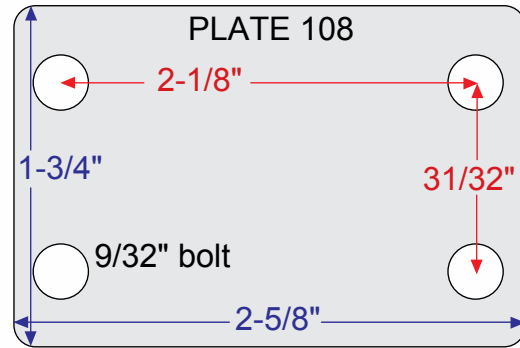

Fastenings

Actual sizes of the more popular top plates.

Ball, Softech, Ultima, Pacer, Source II, Genesis TW

Regent, Monarch

General Duty

Regent, Monarch, Baron, Ball, Pacer Source II

General Duty

Softech, Ultima