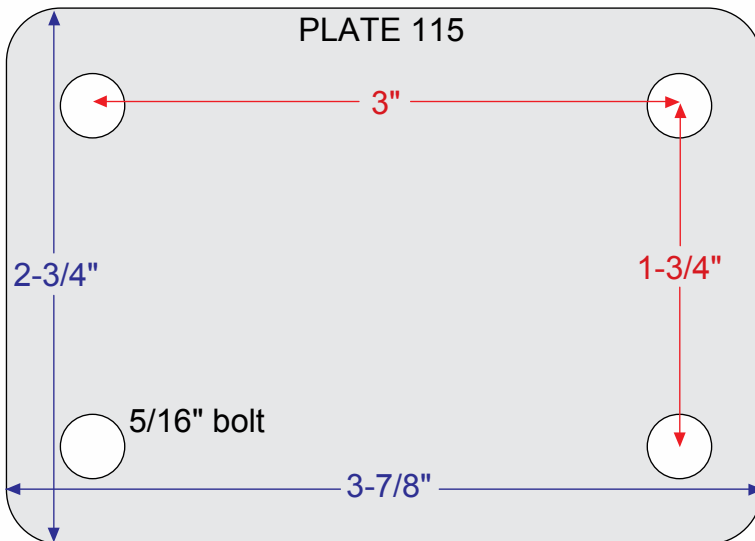

Fastenings

Actual sizes of the more popular top plates.

Ball, Softech, Ultima, Pacer, Source II, Genesis TW

Regent, Monarch

General Duty

Regent, Monarch, Baron, Ball, Pacer Source II

General Duty

Softech, Ultima