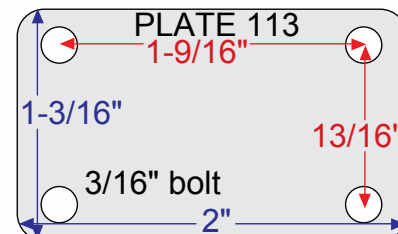

Fastenings

Actual sizes of the more popular top plates.

Ball, Softech, Ultima, Pacer, Source II, Genesis TW

Regent, Monarch

General Duty

Regent, Monarch, Baron, Ball, Pacer Source II

General Duty

Softech, Ultima