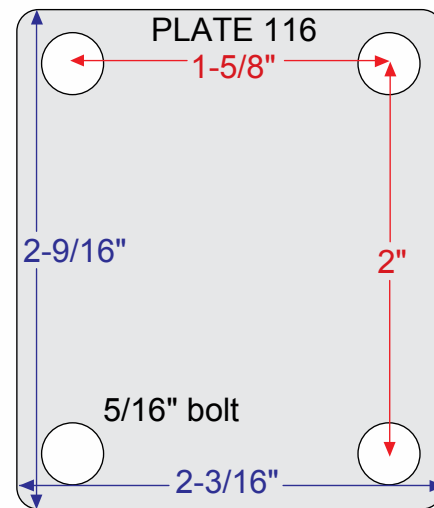

Fastenings

Actual sizes of the more popular top plates.

Ball, Softech, Ultima, Pacer, Source II, Genesis TW

Regent, Monarch

General Duty

Regent, Monarch, Baron, Ball, Pacer Source II

General Duty

Softech, Ultima