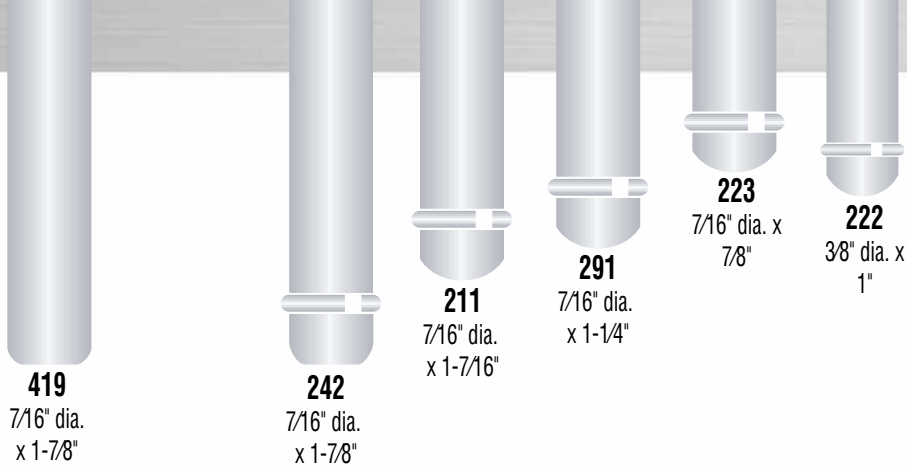

Fastenings

STEM FASTENING IDENTIFICATION GUIDE

Match fastening to corresponding illustration. Replacement grip ring stems can be slightly shorter than original stem and still be suitable. A rounded or squared stem head has no effect on fit. **All fastenings shown are actual size.**

Plain Stem

Grip Ring Stem

Threaded Stem