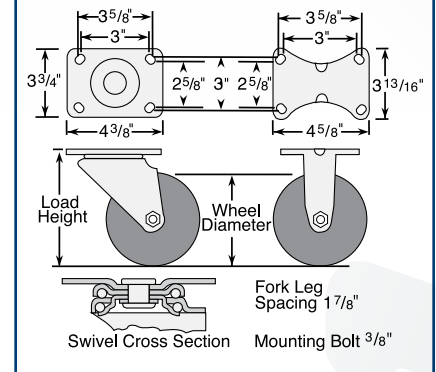

# 3 Series

TOP PLATE Swivel & Rigid  
Capacity up to 400 lbs each

## Features

- Zinc plated finish is attractive and durable
- Full double ball hardened raceways for better performance and greater durability
- 3/8" hollow axle with lock nut
- Permanent rivet kingpin construction
- Reinforcing washer on upper & lower raceway for swivel models
- Grease holes: wheel bearing
- "Colson 45" multi-temp grease lubricates in extreme hot and cold temperatures
- .164" steel top plate

## Standard Dimensions