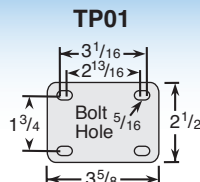

TOP PLATE FITTING

Swivel Top Plate Pattern

New rigid brake models now available on 5" models. Change TL to RB