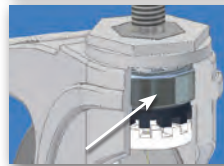

1. **APPLIC**
2. Food Service Equipment
   - Case Carts
   - Utility Carts
   - Medical Equipment
   - Institutional Equipment
   - Hospital Carts
   - Animal Cage Carts
   - Pharmaceutical Equipment

1. **FEATURES**
2. Sealed stainless steel precision bearing raceway, smooth and quite
   - **Total lock and direction lock** brake models available
   - Wheels feature sealed stainless precision ball bearings and full thread guards
   - Resistant to most chemicals
   - Recessed Stainless axle with plastic cap covers
   - Maintenance free, requires no lubrication for rig or wheel

304 Stainless steel components!

Stainless steel precision sealed ball bearing raceway design for smooth, quiet maintenance free ride.

Our NS Series is similar to NG Series but with the added benefit of 304 stainless components making it excellent for wet environments.

EXPANDING ADAPTER STEM MODELS

Precision sealed ball bearing raceway design for smooth, quiet maintenance free ride.

Wheel Diameter (Inches)	Tread Width (Inches)	Wheel Description	Capacity (Lbs)	Load Height Inches (mm)	Swivel Radius Inches (mm)	Wheel Bearing	Model Number
3	1-1/4	QuikStart TPR	200	4-7/32" (107)	2-13/16" (72)	Precision Ball	NS-03QDP-125-SW-_____
3	1-1/4	QuikStart TPR	200	4-7/32" (107)	2-13/16" (72)	Plain	NS-03QDO-125-SW-_____
3	1-1/4	Anti-Microbial TPR	200	4-7/32" (107)	2-13/16" (72)	Precision Ball	NS-03AMP-125-SW-_____
4	1-1/4	QuikStart TPR	275	5-13/32" (137)	3-7/16" (87)	Precision Ball	NS-04QDP-125-SW-_____
4	1-1/4	Anti-Microbial TPR	275	5-13/32" (137)	3-7/16" (87)	Precision Ball	NS-04AMP-125-SW-_____
5	1-1/4	QuikStart TPR	300	6-1/2" (165)	4" (102)	Precision Ball	NS-05QDP-125-SW-_____
5	1-1/4	Anti-Microbial TPR	300	6-1/2" (165)	4" (102)	Precision Ball	NS-05AMP-125-SW-_____
6	1-1/4	QuikStart TPR	300	7-1/2" (191)	4-9/16" (116)	Precision Ball	NS-06QDP-125-SW-_____
6	1-1/4	QuikStart TPR	300	7-1/2" (191)	4-9/16" (116)	Plain	NS-06QDO-125-SW-_____
6	1-1/4	Anti-Microbial TPR	300	7-1/2" (191)	4-9/16" (116)	Precision Ball	NS-06AMP-125-SW-_____