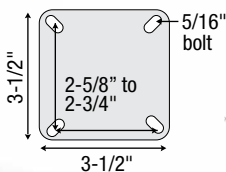

Rigid Plate

3"	4-1/4"	70403
3-1/2"	4-3/4"	70413
4"	5-1/4"	70423
5"	6-1/4"	70433

195

Swivel Plate

5"	6-1/4"	70333

Rigid Plate

5"	6-1/4"	70434