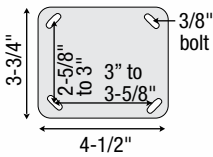

Rigid Plate

3"	4-1/4"	70401
3-1/2"	4-3/4"	70411
4"	5-1/4"	70421
5"	6-1/4"	70431
6"	7-1/4"	70240

149