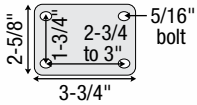

Institutional Caster Components

Top Plate Rigs

120

All axles are 3/8" diameter

For Wheel Dia.	Mounting Height	Part Number
----------------	-----------------	-------------

Total Lock

3"	4-1/4"	70350
3-1/2"	4-3/4"	70360
4"	5-1/4"	70370
5"	6-1/4"	70380
6"	7-1/4"	70287

Direction Lock

5"	6-1/4"	70481
----	--------	-------

Swivel Plate

3"	4-1/4"	70300
3-1/2"	4-3/4"	70310
4"	5-1/4"	70320
5"	6-1/4"	70330
6"	7-1/4"	70237

Rigid Plate

3"	4-1/4"	70401
3-1/2"	4-3/4"	70411
4"	5-1/4"	70421
5"	6-1/4"	70431
6"	7-1/4"	70240

273

Brass Band

For Wheel Dia.	Mounting Height	Part Number
----------------	-----------------	-------------

Total Lock

3"	4-1/8"	70354
3-1/2"	4-5/8"	70364
4"	5-1/8"	70374
5"	6-1/8"	70385

Swivel

3"	4-1/8"	70304
3-1/2"	4-5/8"	70314
4"	5-1/8"	70324
5"	6-1/8"	70335
6"	7-1/8"	70239