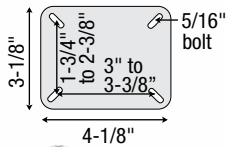

Institutional Caster Components

Top Plate Rigs

120

All axles are 3/8" diameter

For Wheel Dia.	Mounting Height	Part Number
----------------	-----------------	-------------

Total Lock

3"	4-1/4"	70350
3-1/2"	4-3/4"	70360
4"	5-1/4"	70370
5"	6-1/4"	70380
6"	7-1/4"	70287

Direction Lock

5"	6-1/4"	70481
----	--------	-------

Swivel Plate

3"	4-1/4"	70300
3-1/2"	4-3/4"	70310
4"	5-1/4"	70320
5"	6-1/4"	70330
6"	7-1/4"	70237

Rigid Plate

3"	4-1/4"	70401
3-1/2"	4-3/4"	70411
4"	5-1/4"	70421
5"	6-1/4"	70431
6"	7-1/4"	70240

149

Swivel Plate

3"	4-1/4"	70301
3-1/2"	4-3/4"	70311
4"	5-1/4"	70321
5"	6-1/4"	70331

Rigid Plate

3"	4-1/4"	70402
3-1/2"	4-3/4"	70412
4"	5-1/4"	70422
5"	6-1/4"	70432

162

Swivel Plate

3"	4-1/4"	70302
3-1/2"	4-3/4"	70312
4"	5-1/4"	70322
5"	6-1/4"	70332

273

Brass Band

For Wheel Dia.	Mounting Height	Part Number
----------------	-----------------	-------------

Total Lock

3"	4-1/8"	70354
3-1/2"	4-5/8"	70364
4"	5-1/8"	70374
5"	6-1/8"	70385

Swivel

3"	4-1/8"	70304
3-1/2"	4-5/8"	70314
4"	5-1/8"	70324
5"	6-1/8"	70335
6"	7-1/8"	70239