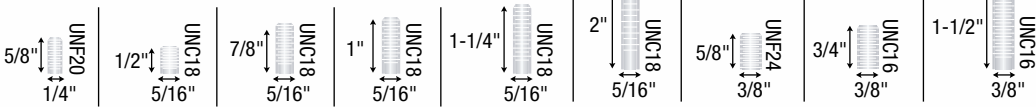

Threaded Stem

828 — 525 — 545 — 507 — 526 — 512 — 639 — 637 — 605