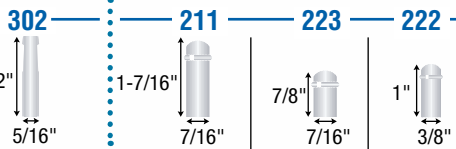

Grip Neck Grip Ring